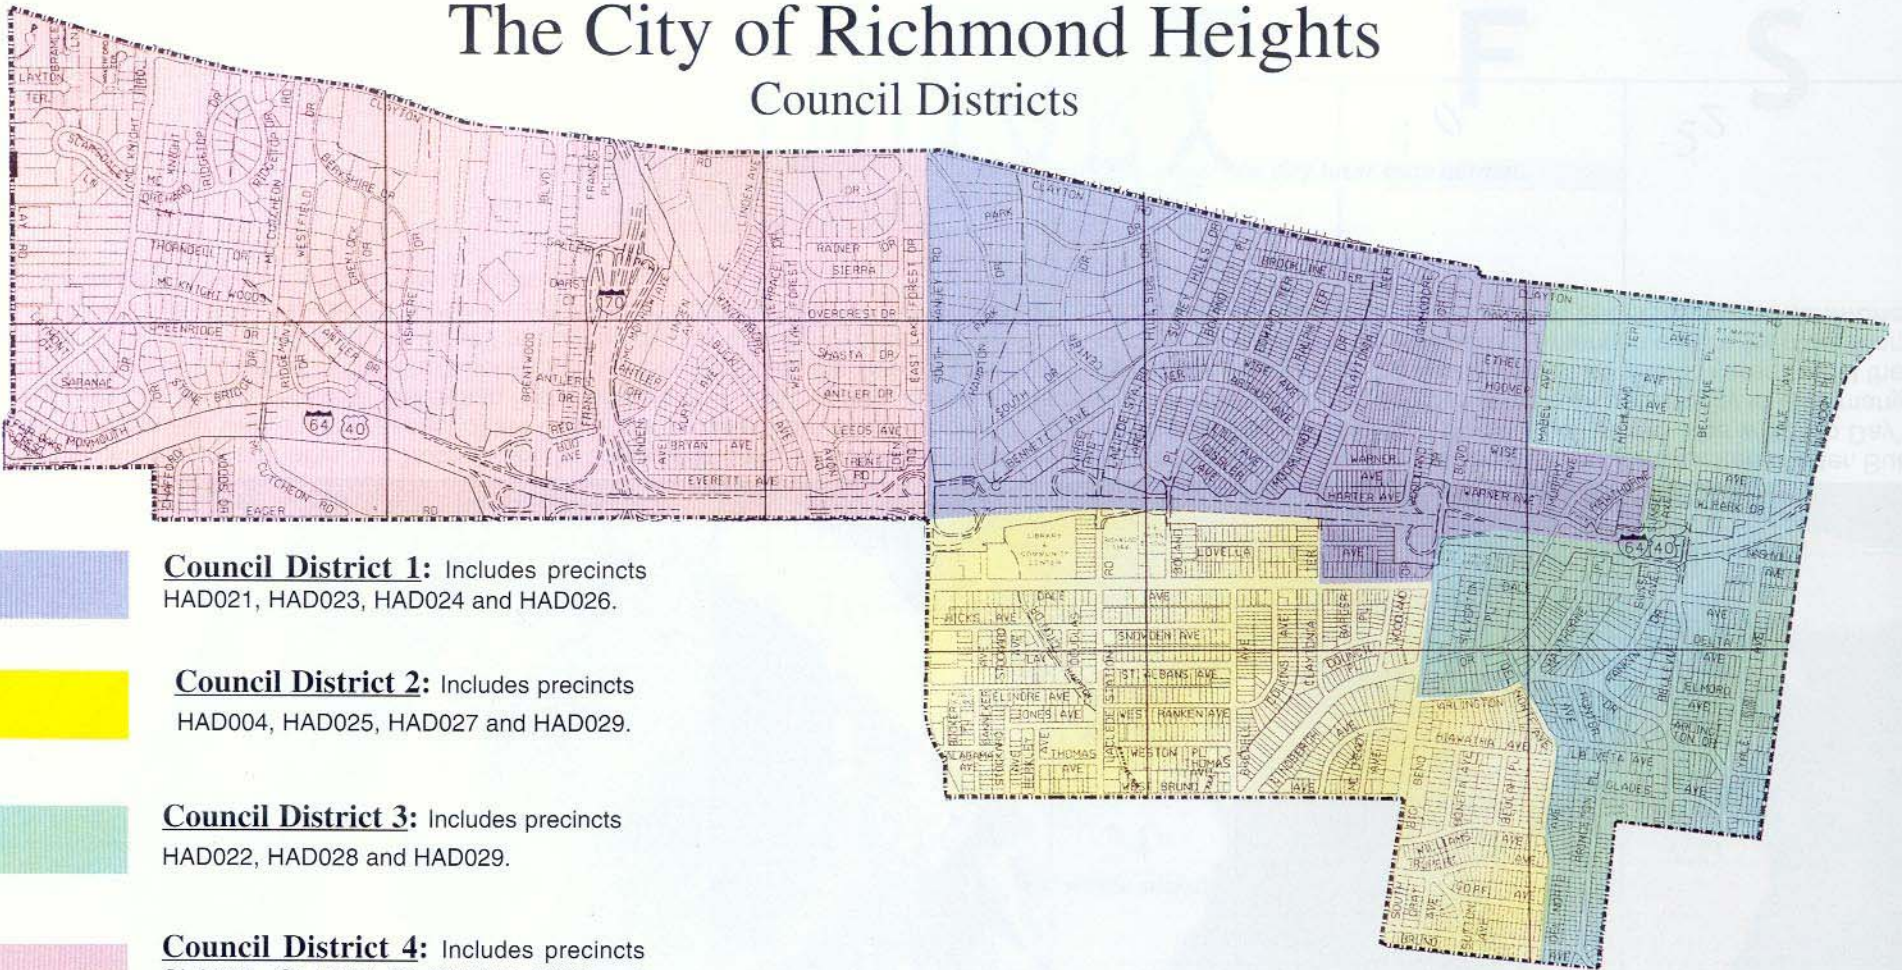

# The City of Richmond Heights

## Council Districts

**Council District 1:** Includes precincts HAD021, HAD023, HAD024 and HAD026.

**Council District 2:** Includes precincts HAD004, HAD025, HAD027 and HAD029.

**Council District 3:** Includes precincts HAD022, HAD028 and HAD029.

**Council District 4:** Includes precincts CLA009, CLA017, CLA019, CLA020 and CLA027.